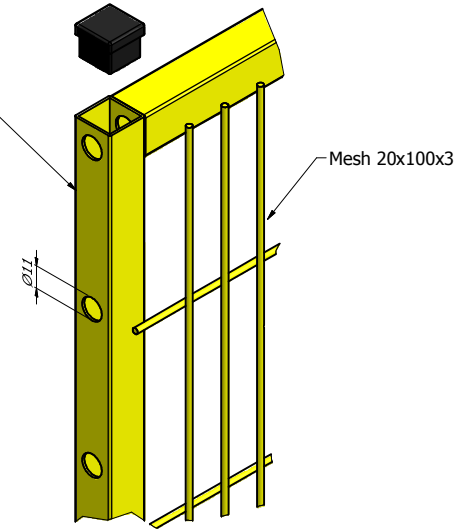

Detail A

Detail B

HEIGHT PANEL				
	960	1500	1900	2200
B	1500	1500	1500	1500
A	1200	1200	1200	1200
S	1000	1000	1000	1000
E	800	800	800	800
	700	700	700	700
	400	400	400	400
	250	250	250	250

ORDER CODE

A N 0000 0000 Y 0000

Steel : S 235 JR Standard colours : 1018/7035/9005 Finish : Powder coating on self colour Description : Welded mesh guard panel Penta system

Code : AN00000000Y0000 Standard height Penta system: h.960/1500/1900/2200